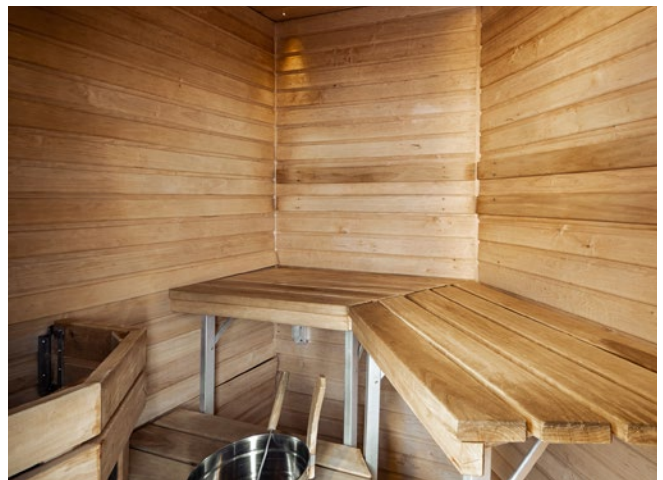

- Twin beds
- Roll-away bed for one
- Bahtroom with sauna or jacuzzi
- Views of the hotel court yard or Levi slopes

Superior 45 m²

15 kpl/pcs 

- Huone kahdessa kerroksessa
- Alakerrassa vuoteet kahdelle, parvella lisäksi kaksi vuodetta
- Sauna
- Lasitettu parveke tai ranskalainen parveke
- Duplex room
- Twin beds on main floor and upper level
- Views of the hotel courtyard and reindeer paddock or Levi slopes
- Bathroom with sauna
- Screened in balcony or French balcony