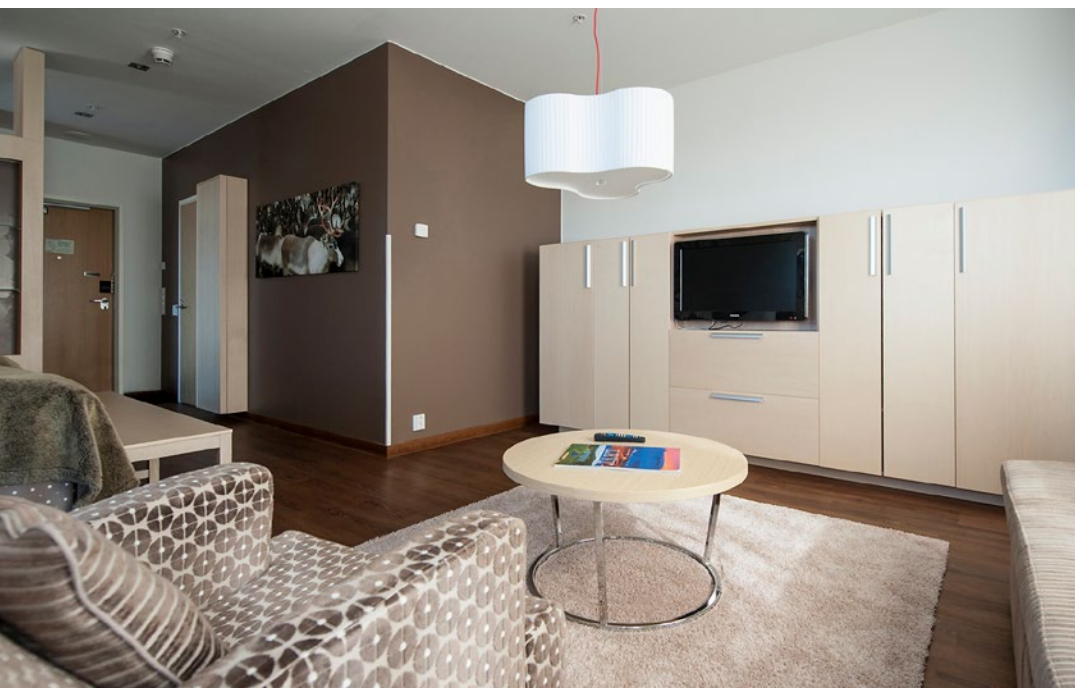

170

Hotellihuonetta

Hotel rooms

Ravintola Panorama
Spiella Café

Restaurant Panorama
Spiella Café

Tapahtumakeskus
Levi Summit
Juhlatilat

Meetings & Event Centre
Levi Summit
Function venue

Rinteessä
Tunturinäköalat
Elokuvateatteri
Sky Suite -sviitit
Samiland-näyttely

Slope side hotel
Great views to the fells
Cinema
Sky Suites
Samiland exhibition